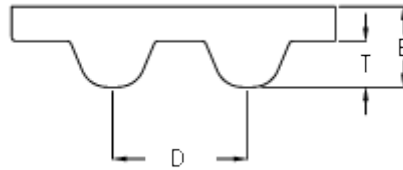

Data Sheet

Article number: 602932750084

Description: Gates timing belt POWERGRIP®
GTX 600 8MX 85

Measures

D (Pitch)	= 8
Height B mm	= 5.6
Height T mm	= 3.4
Length	= 600
Number of teeth	= 75
Type	= 600 8MX 85
Width	= 85